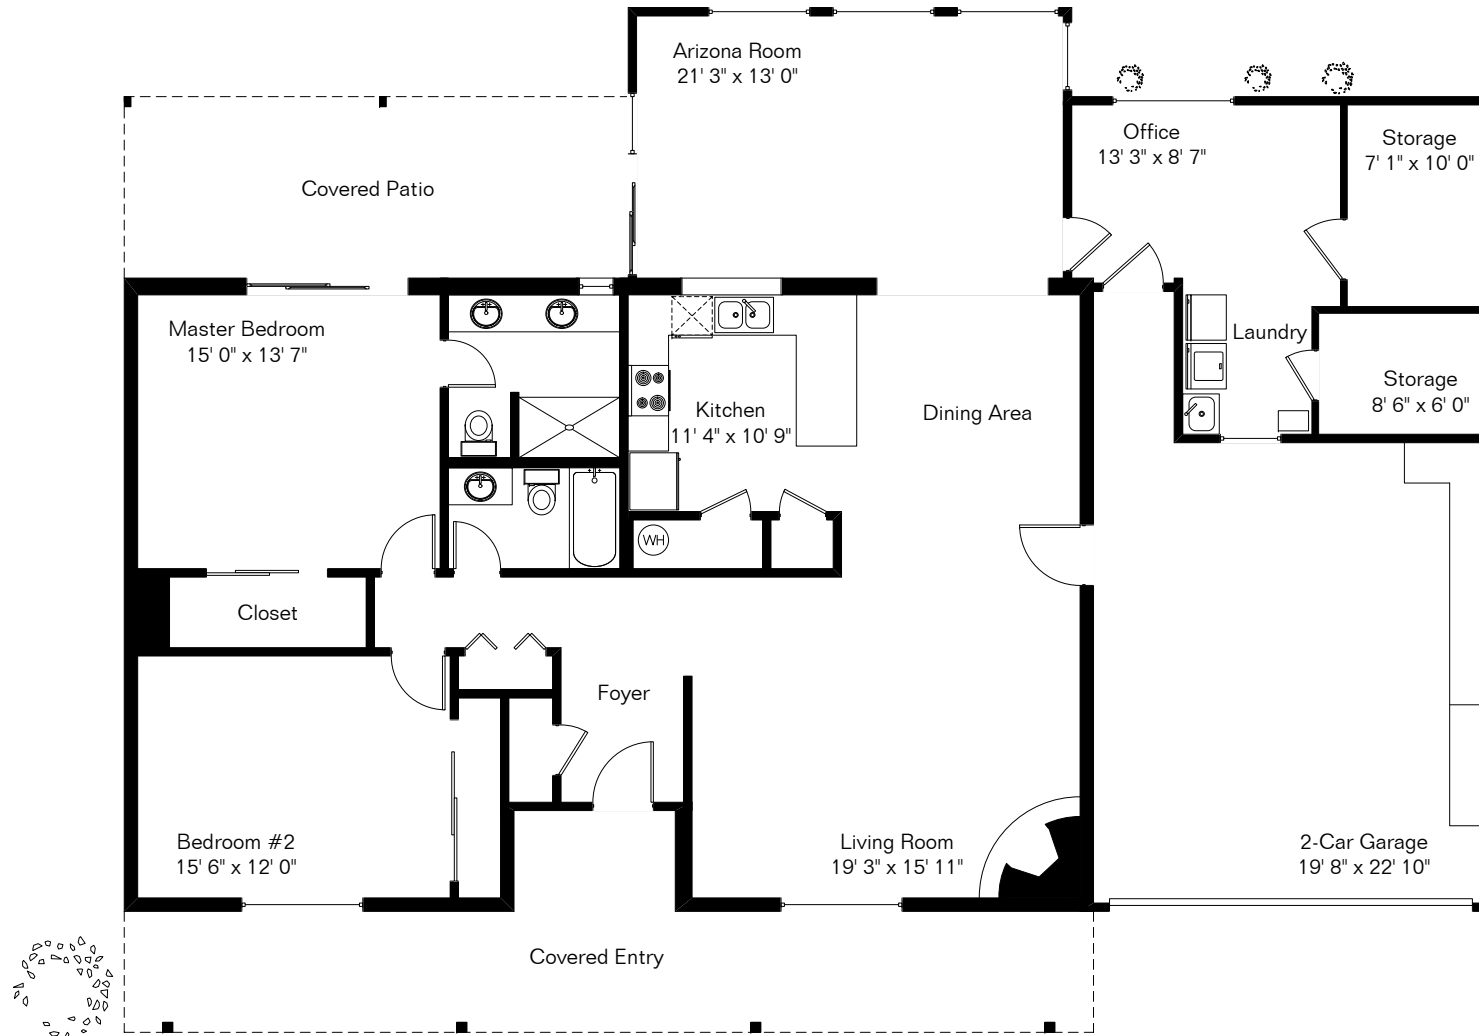

The square footages and room size information are deemed to be reliable but are not guaranteed and should be independently verified.

1302 N Paseo del Cervato

Living Area 2,089 Sq Ft
Garage 495 Sq Ft

Site Visit June 2018

Copyright 2018 Floor Plans First! LLC
All Rights Reserved.

www.FloorPlansFirst.com

Toll Free (877) 887-1500
Voice (520) 881-1500
Fax (520) 791-7701

Floor Plans First!
See the Floor Plan First!